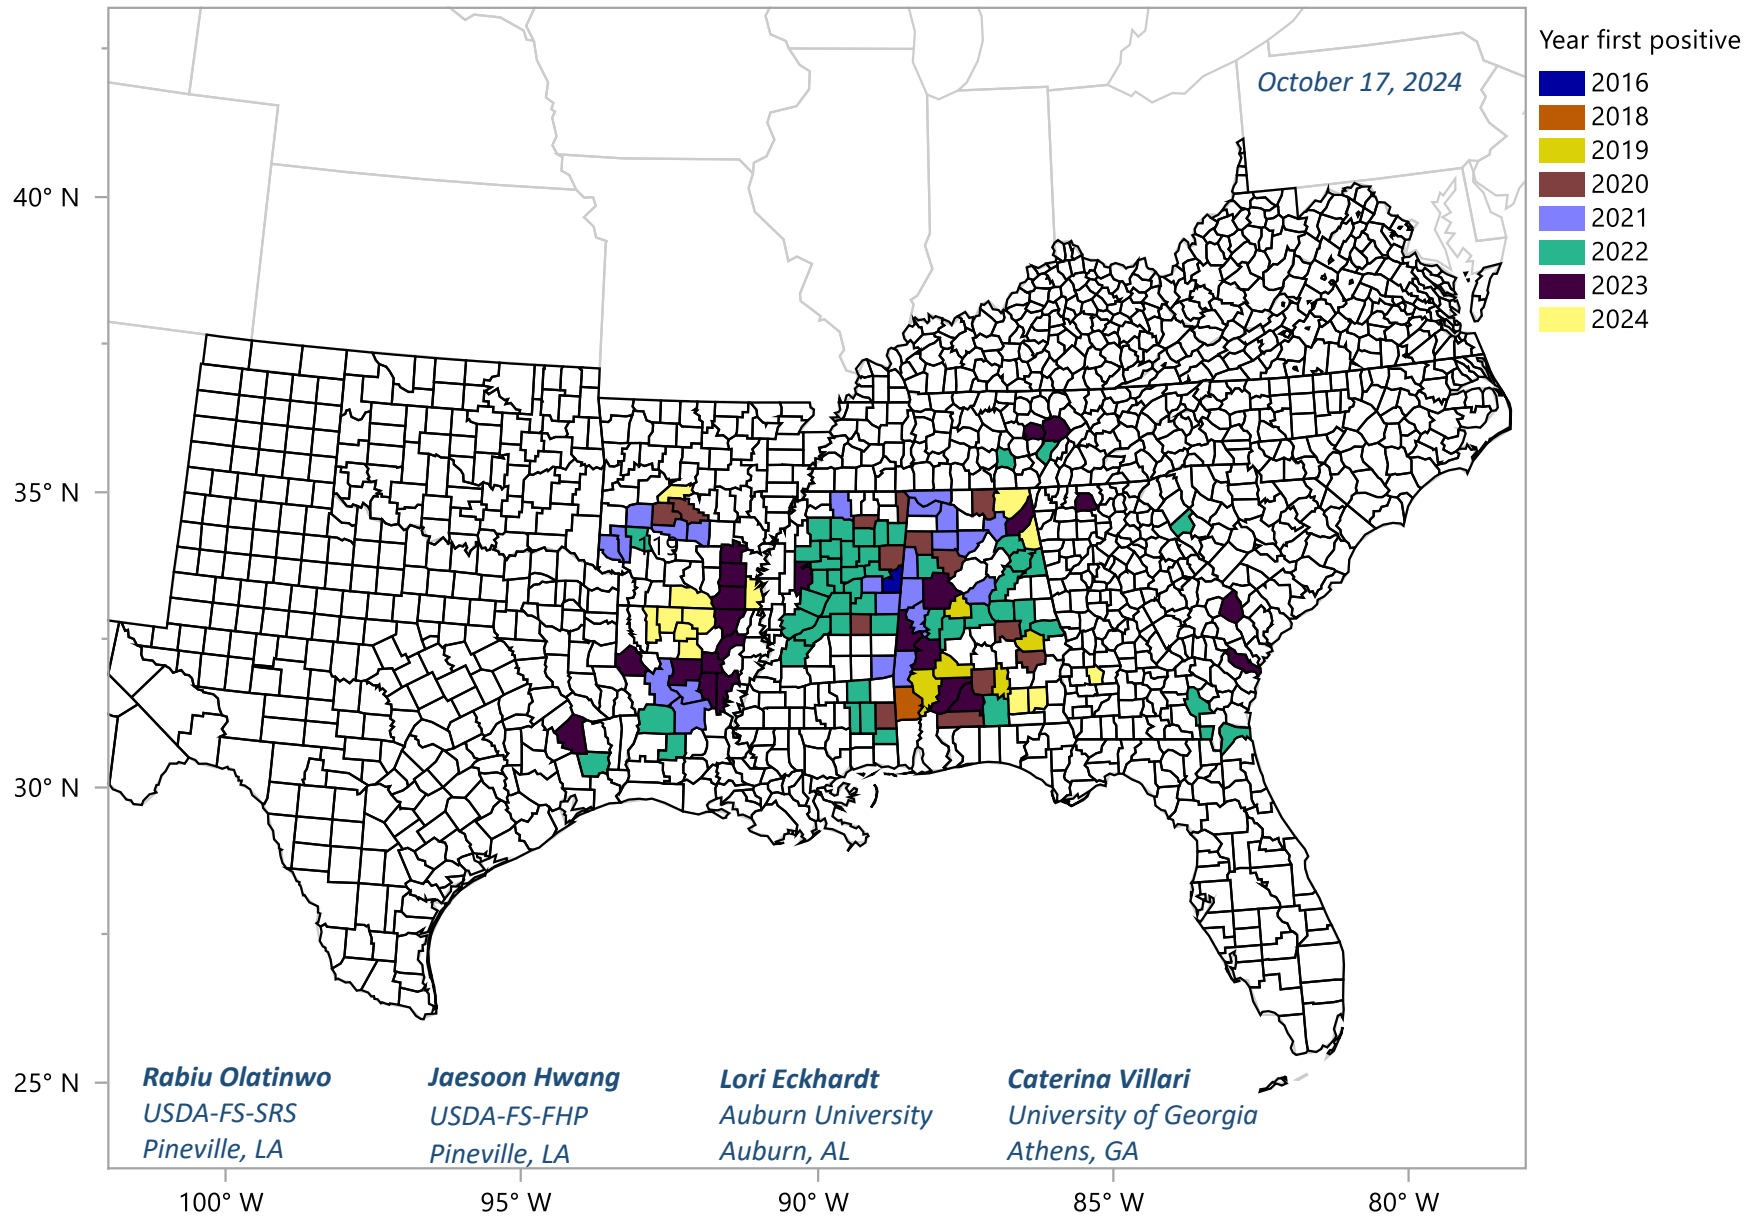

Regional Distribution Map of Brown Spot Needle Blight (BSNB) on Loblolly Pine

Contact: Rabiu Olatinwo (rabiu.o.olarino@usda.gov)