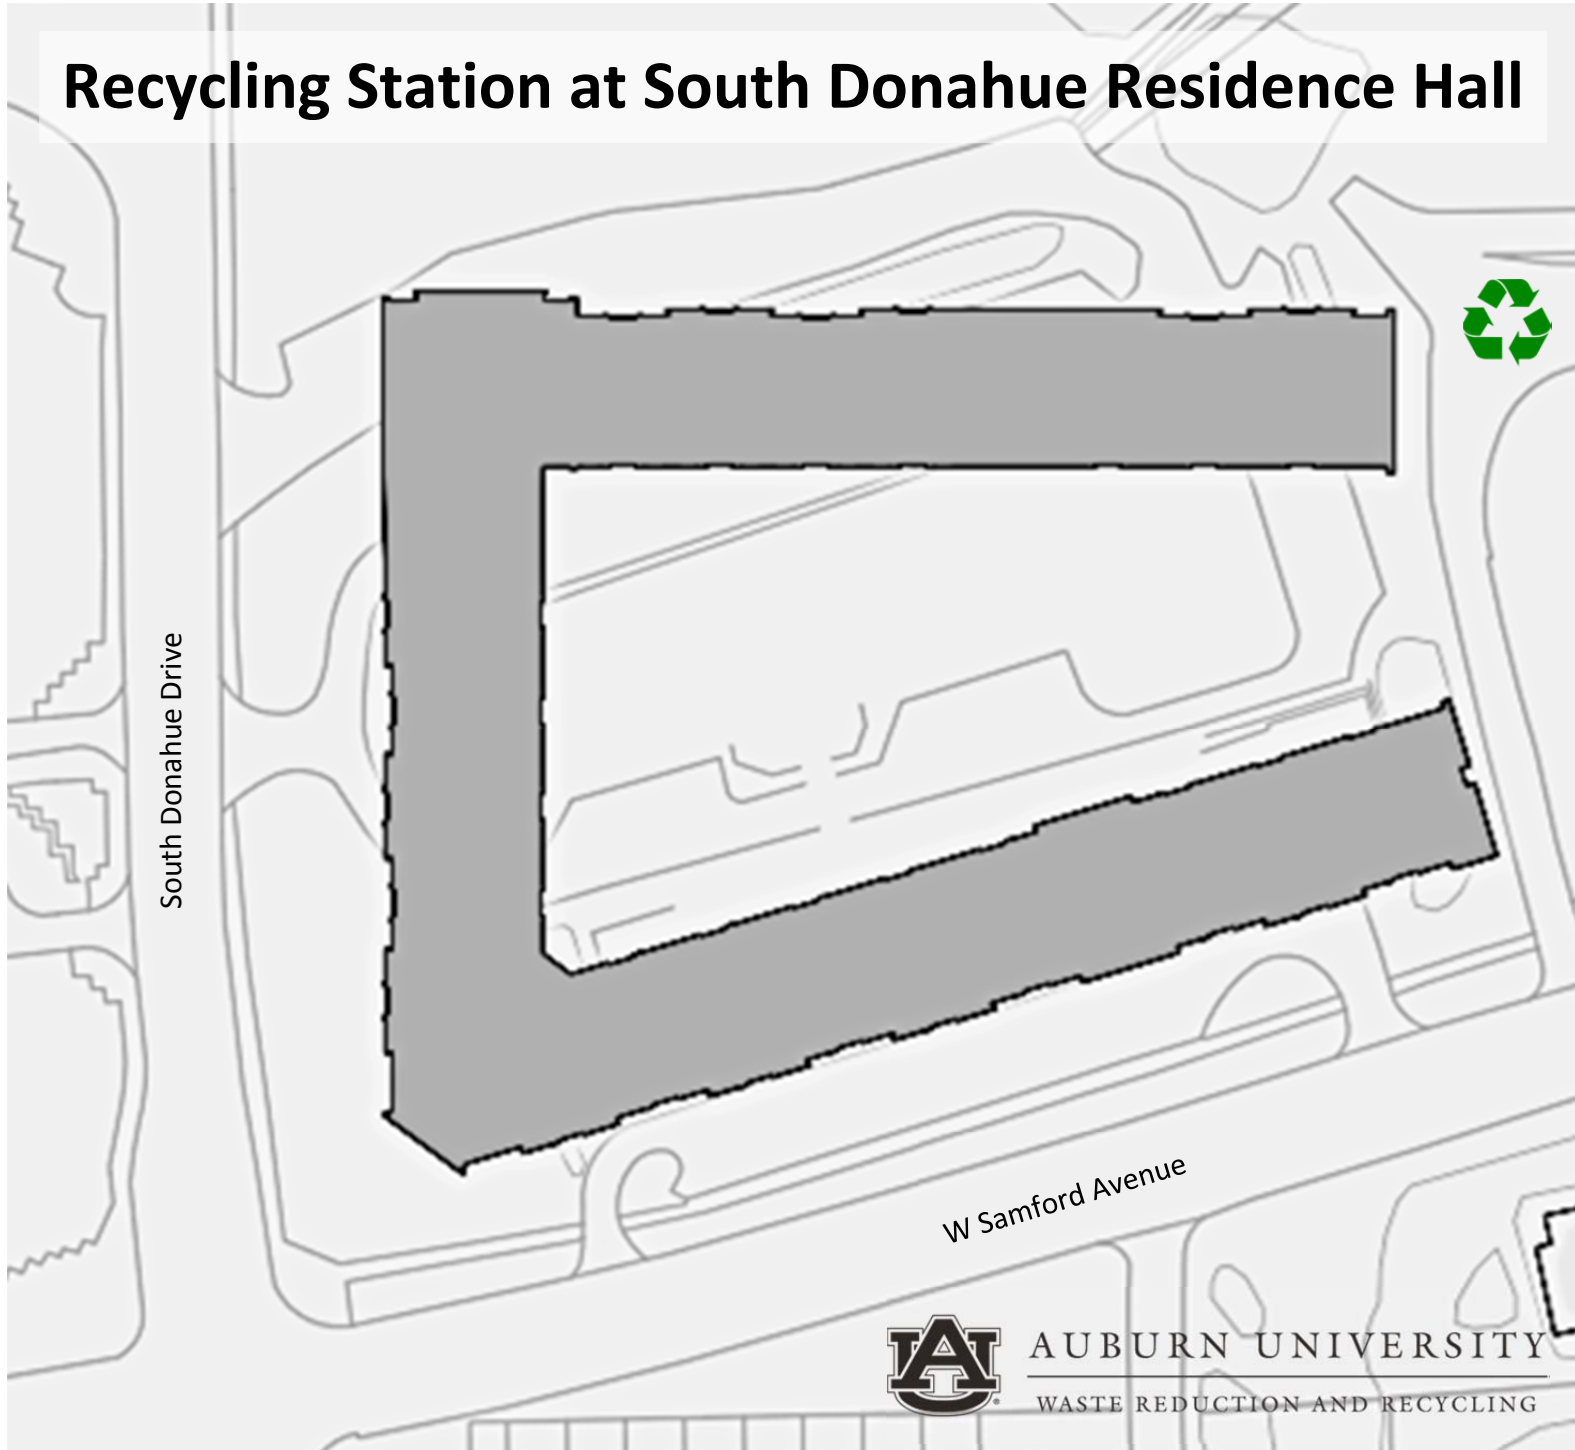

Recycling Station at South Donahue Residence Hall

AUBURN UNIVERSITY

WASTE REDUCTION AND RECYCLING