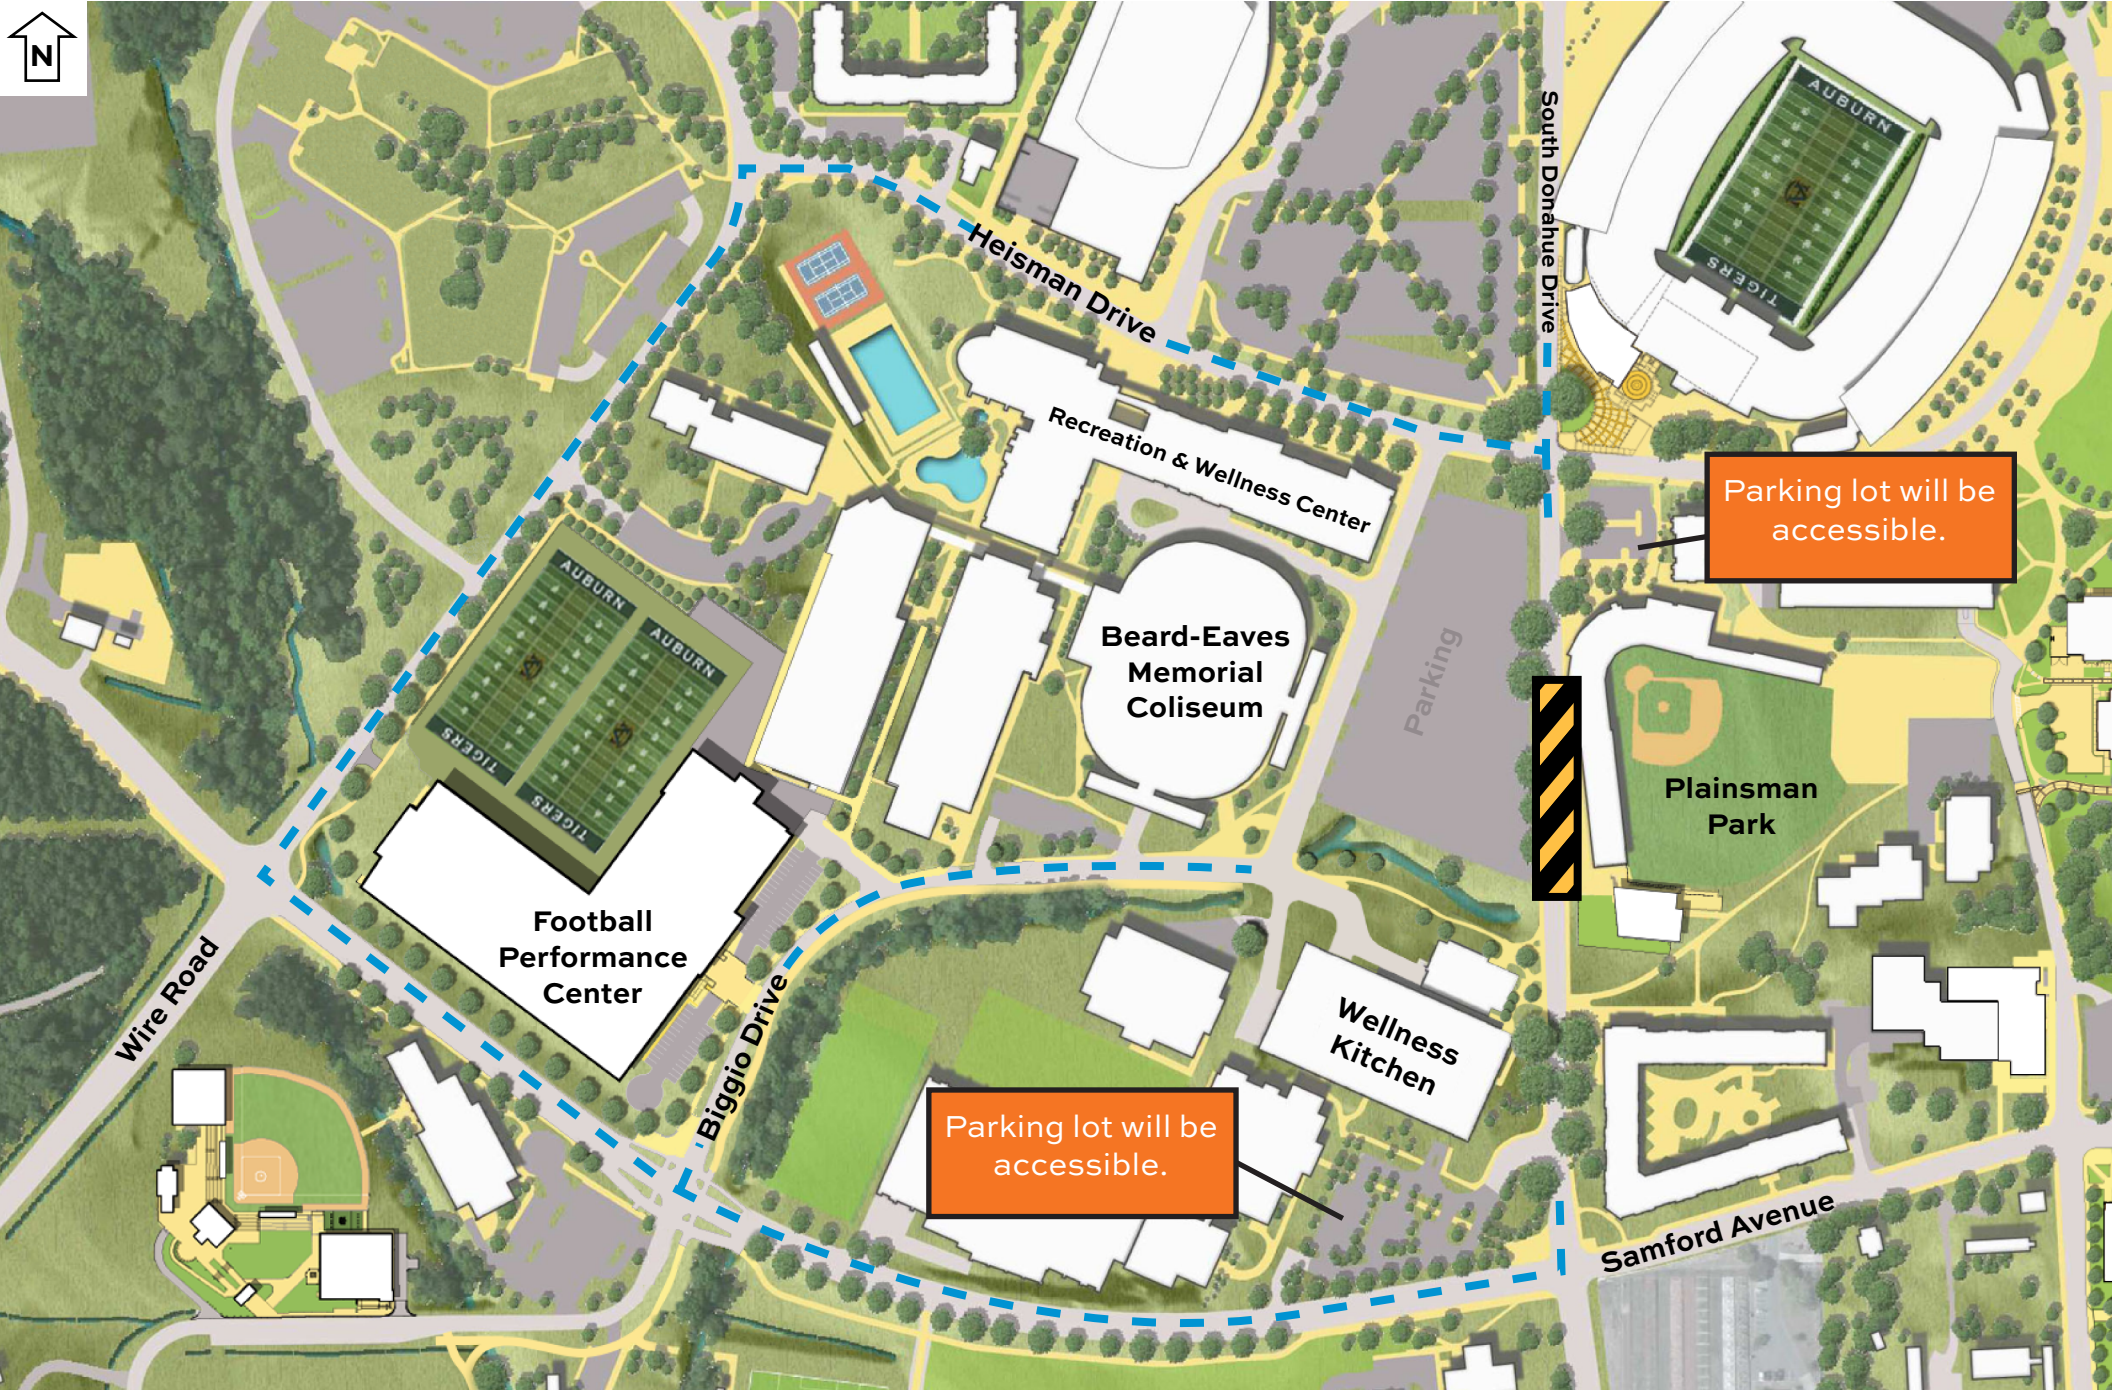

South Donahue Road Closure Phase I

AUBURN
UNIVERSITY

Facilities Management

Dates:

May 7, 2024 -
May 15, 2024

Road
Closure

Vehicular
Route